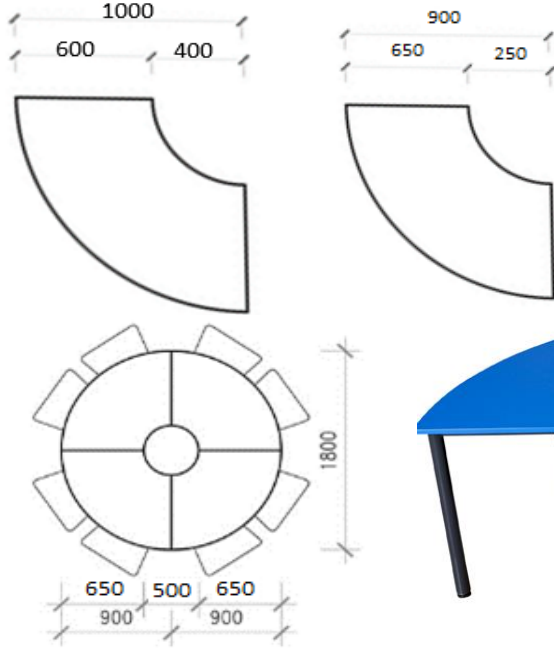

Quadrant Table