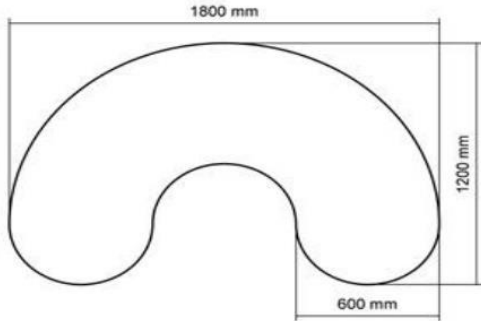

Grouped Trapezium Table

Code: 50
Specification of Frame

Legs: 50 mm Dia x 1.6mm RHS
Rails: 35 x 19 x 1.6mm RHS

Code: 32
Specification of Frame

Legs: 31.8 x 31.8 x 1.6mm RHS
Rails: 35 x 19 x 1.6mm RHS

Code: 40 Adjustable
Specification of Frame

Legs: 40mm x 1.6mm outer,
36mm x 1.6mm inner.
Rails: 35 x 19 x 1.6mm RHS

Code: 42 Adjustable
Specification of Frame

Legs: 42mm Dia x 1.6mm outer
38mm Dia x 1.6mm inner.
Rails: 35 x 19 x 1.6mm RHS

Transit Table

Zampa Table

Tripod Table

Student Table

Two Drawer Table

Crescent Table

Stingray Table

Round Table

Apple Table