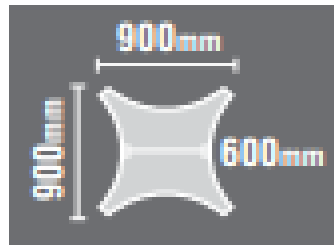

Bone Table

Spade Table

Star Table

Truss Table