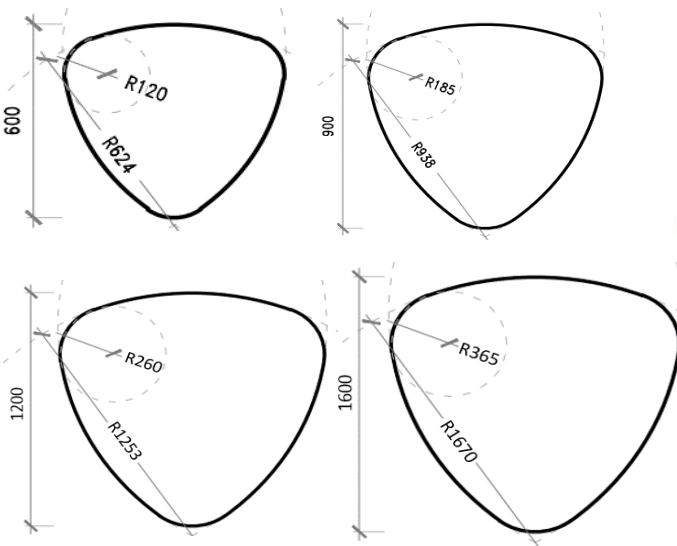

Grouped Trapezium Table

Code: 50
Specification of Frame

Legs: 50 mm Dia x 1.6mm RHS
Rails: 35 x 19 x 1.6mm RHS

Code: 32
Specification of Frame

Legs: 31.8 x 31.8 x 1.6mm RHS
Rails: 35 x 19 x 1.6mm RHS

Code: 40 Adjustable
Specification of Frame

Legs: 40mm x 1.6mm outer,
36mm x 1.6mm inner.
Rails: 35 x 19 x 1.6mm RHS

Code: 42 Adjustable
Specification of Frame

Legs: 42mm Dia x 1.6mm outer
38mm Dia x 1.6mm inner.
Rails: 35 x 19 x 1.6mm RHS

Transit Table

Zampa Table

Tripod Table

Student Table

Two Drawer Table

Crescent Table

Stingray Table

Round Table

Apple Table