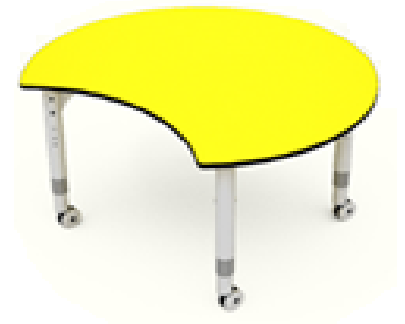

Grouped Trapezium Table

Code: 50
Specification of Frame

Legs: 50 mm Dia x 1.6mm RHS
Rails: 35 x 19 x 1.6mm RHS

Code: 32
Specification of Frame

Legs: 31.8 x 31.8 x 1.6mm RHS
Rails: 35 x 19 x 1.6mm RHS

Code: 40 Adjustable
Specification of Frame

Legs: 40mm x 1.6mm outer,
36mm x 1.6mm inner.
Rails: 35 x 19 x 1.6mm RHS

Code: 42 Adjustable
Specification of Frame

Legs: 42mm Dia x 1.6mm outer
38mm Dia x 1.6mm inner.
Rails: 35 x 19 x 1.6mm RHS

Transit Table

Zampa Table

Tripod Table

Student Table

Two Drawer Table

Crescent Table

Stingray Table

Round Table

Apple Table