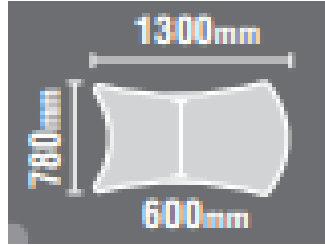

Bone Table

Spade Table

Star Table

Truss Table