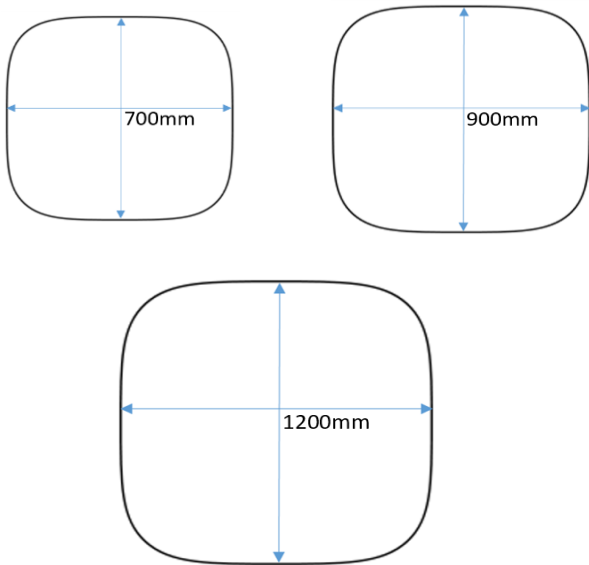

Grouped Trapezium Table

Code: 50
Specification of Frame

Legs: 50 mm Dia x 1.6mm RHS
Rails: 35 x 19 x 1.6mm RHS

Code: 32
Specification of Frame

Legs: 31.8 x 31.8 x 1.6mm RHS
Rails: 35 x 19 x 1.6mm RHS

Code: 40 Adjustable
Specification of Frame

Legs: 40mm x 1.6mm outer,
36mm x 1.6mm inner.
Rails: 35 x 19 x 1.6mm RHS

Code: 42 Adjustable
Specification of Frame

Legs: 42mm Dia x 1.6mm outer
38mm Dia x 1.6mm inner.
Rails: 35 x 19 x 1.6mm RHS

Transit Table

Zampa Table

Tripod Table

Student Table

Two Drawer Table

Crescent Table

Stingray Table

Round Table

Apple Table