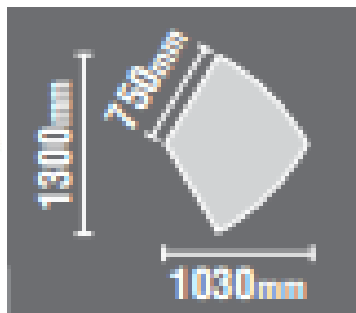

Grouped Trapezium Table

Code: 50
Specification of Frame

Legs: 50 mm Dia x 1.6mm RHS
Rails: 35 x 19 x 1.6mm RHS

Code: 32
Specification of Frame

Legs: 31.8 x 31.8 x 1.6mm RHS
Rails: 35 x 19 x 1.6mm RHS

Code: 40 Adjustable
Specification of Frame

Legs: 40mm x 1.6mm outer,
36mm x 1.6mm inner.
Rails: 35 x 19 x 1.6mm RHS

Code: 42 Adjustable
Specification of Frame

Legs: 42mm Dia x 1.6mm outer
38mm Dia x 1.6mm inner.
Rails: 35 x 19 x 1.6mm RHS

Transit Table

Zampa Table

Tripod Table

Student Table

Two Drawer Table

Crescent Table

Stingray Table

Round Table

Apple Table