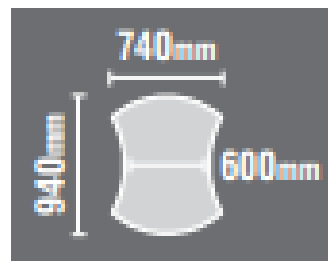

Round Table

Apple Table

Axe Table

Eclipse Table