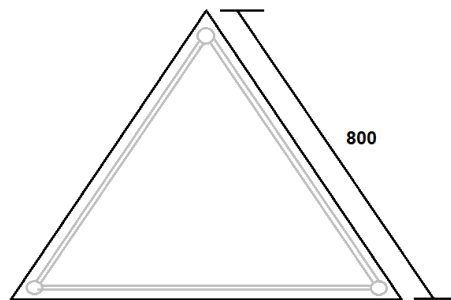

Truss Table