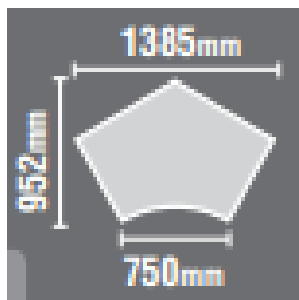

Pentagon Table