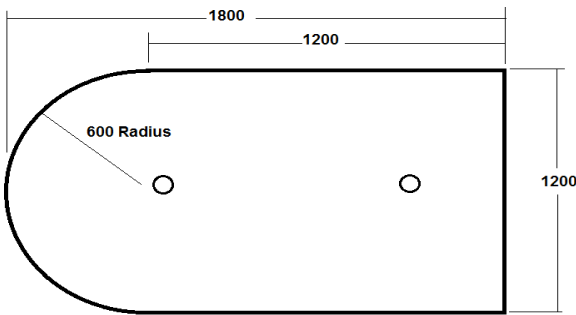

Grouped Trapezium Table

Code: 50
Specification of Frame

Legs: 50 mm Dia x 1.6mm RHS
Rails: 35 x 19 x 1.6mm RHS

Code: 32
Specification of Frame

Legs: 31.8 x 31.8 x 1.6mm RHS
Rails: 35 x 19 x 1.6mm RHS

Code: 40 Adjustable
Specification of Frame

Legs: 40mm x 1.6mm outer,
36mm x 1.6mm inner.
Rails: 35 x 19 x 1.6mm RHS

Code: 42 Adjustable
Specification of Frame

Legs: 42mm Dia x 1.6mm outer
38mm Dia x 1.6mm inner.
Rails: 35 x 19 x 1.6mm RHS

Transit Table