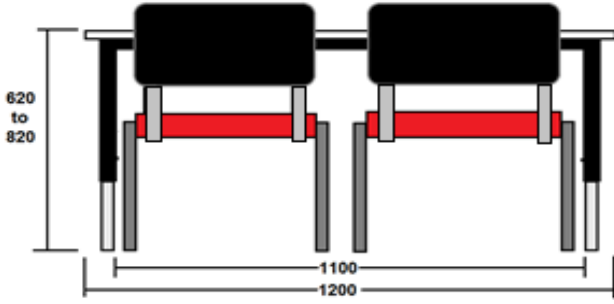

Grouped Trapezium Table

Code: 50
Specification of Frame

Legs: 50 mm Dia x 1.6mm RHS
Rails: 35 x 19 x 1.6mm RHS

Code: 32
Specification of Frame

Legs: 31.8 x 31.8 x 1.6mm RHS
Rails: 35 x 19 x 1.6mm RHS

Code: 40 Adjustable
Specification of Frame

Legs: 40mm x 1.6mm outer,
36mm x 1.6mm inner.
Rails: 35 x 19 x 1.6mm RHS

Code: 42 Adjustable
Specification of Frame

Legs: 42mm Dia x 1.6mm outer
38mm Dia x 1.6mm inner.
Rails: 35 x 19 x 1.6mm RHS

Transit Table

Zampa Table

Tripod Table

Student Table

Two Drawer Table

Crescent Table

Stingray Table

Round Table

Apple Table