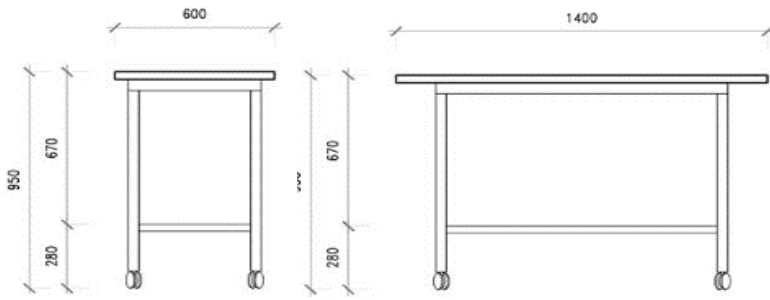

Grouped Trapezium Table

Code: 50
Specification of Frame

Legs: 50 mm Dia x 1.6mm RHS
Rails: 35 x 19 x 1.6mm RHS

Code: 32
Specification of Frame

Legs: 31.8 x 31.8 x 1.6mm RHS
Rails: 35 x 19 x 1.6mm RHS

Code: 40 Adjustable
Specification of Frame

Legs: 40mm x 1.6mm outer,
36mm x 1.6mm inner.
Rails: 35 x 19 x 1.6mm RHS

Code: 42 Adjustable
Specification of Frame

Legs: 42mm Dia x 1.6mm outer
38mm Dia x 1.6mm inner.
Rails: 35 x 19 x 1.6mm RHS

Transit Table