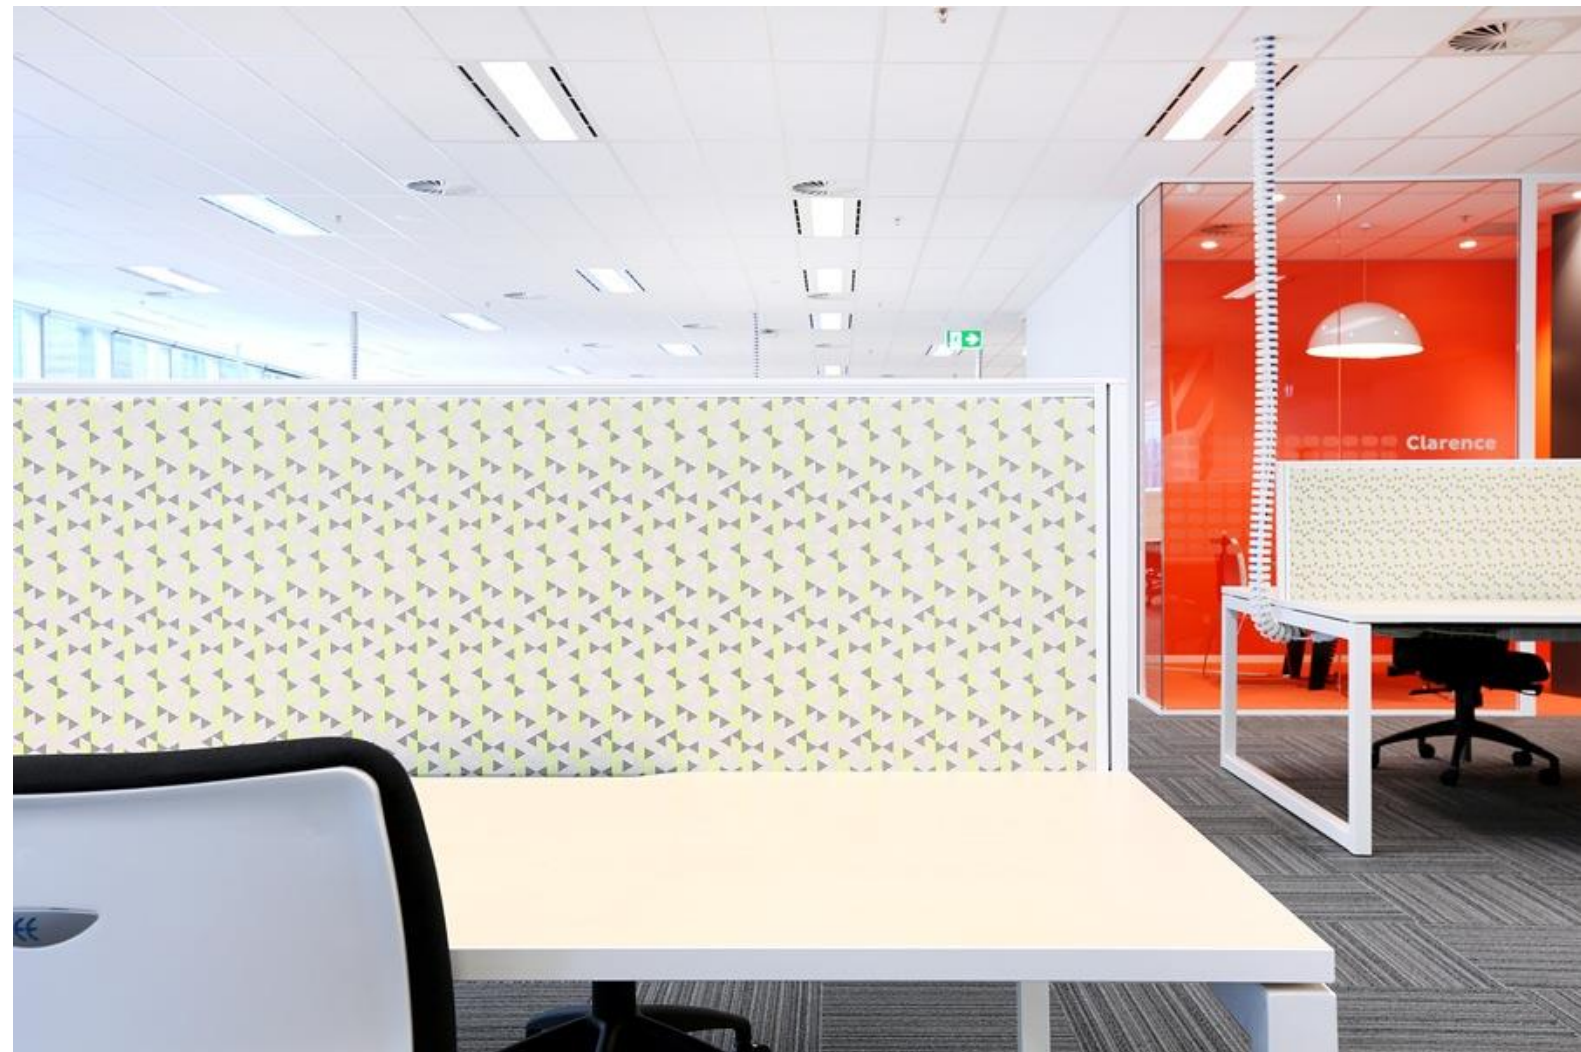

Please consider the environment before printing this document

FS 623709 EMS 623711