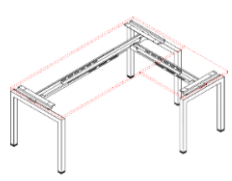

GEN Y DESK

GYPS1818-S with Optional Modesty panel and Black ABS

Desk

Product	Description
GYDK127-W/S/B	GEN-Y 1200 x 750 Desk frame with White tops and Scallop
GYDK157-W/S/B	GEN-Y 1500 x 750 Desk frame with White tops and Scallop
GYDK187-W/S/B	GEN-Y 1800 x 750 Desk frame with White tops and Scallop
GYDK217-W/S/B	GEN-Y 2100 x 750 Desk frame with White tops and Scallop

L Shape Executive Desk

Product	Description
GYLS1515-W/S/B	GEN-Y 1500 x 1500 x 750 /600 - L Shape EXEC Desk frame with White tops and no cable hole or scallop
GYLS1815-W/S/B	GEN-Y 1800 x 1500 x 750 /600- L Shape EXEC Desk frame with White tops and no cable hole or scallop
GYLS1818-W/S/B	GEN-Y 1800 x 1800 x 750 /600 - L Shape EXEC Desk frame with White tops and no cable hole or scallop

L shape Freestanding Workstation

Product	Description
GYPS1515-W/S/B	GEN-Y 1500 x 1500 x 750 - L Shape freestanding WS frame with White tops and cable hole
GYPS1815-W/S/B	GEN-Y 1800 x 1500 x 750 - L Shape freestanding WS frame with White tops and cable hole
GYPS1818-W/S/B	GEN-Y 1800 x 1800 x 750 - L Shape freestanding WS frame with White tops and cable hole